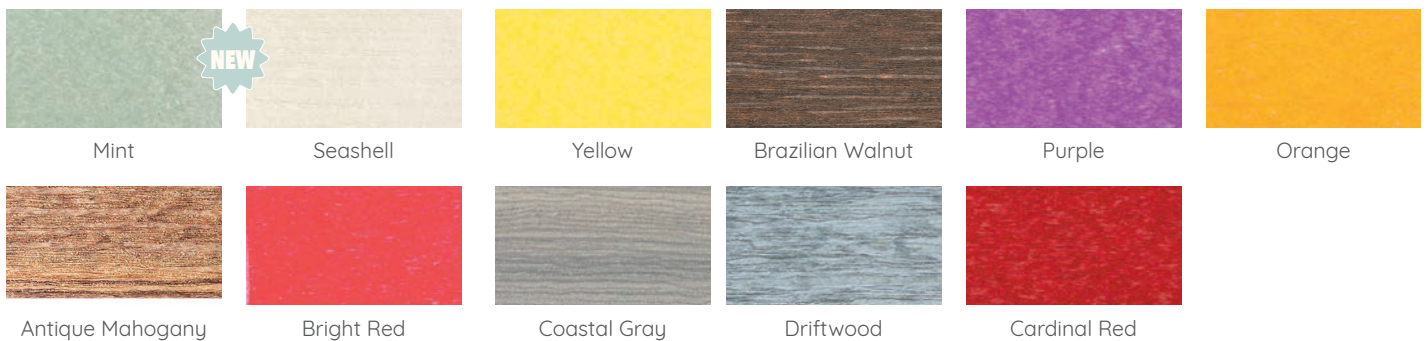

PREMIUM COLORS

Color swatches are for representation only – colors may vary.