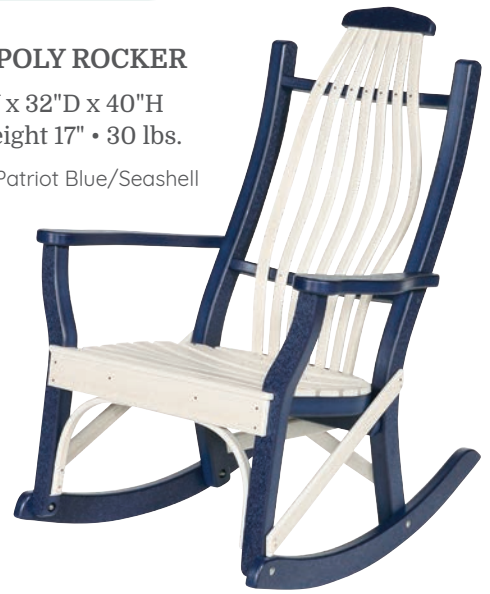

## BENT POLY ROCKER

27" W x 32"D x 40"H  
Seat Height 17" • 30 lbs.

Shown in Black/Antique Mahogany

With trim

## BENT POLY ROCKER

27" W x 32"D x 40"H  
Seat Height 17" • 30 lbs.

Shown in Brown/Cedar

**ACCENT TABLE**

12"W x 20"D x 22"H • 14 lbs.  
Shown in Dark Gray/Dove Gray  
with trim

**ACCENT TABLE**

12"W x 20"D x 22"H • 14 lbs.  
Shown in Cherry Wood/Cedar,  
without trim

**BENT POLY ROCKER**

27" W x 32"D x 40"H  
Seat Height 17" • 30 lbs.

Shown in Patriot Blue/Seashell

**BENT POLY ROCKER**

27" W x 32"D x 40"H  
Seat Height 17" • 30 lbs.

Shown in Black/Barn Board

**CLASSIC OTTOMAN**