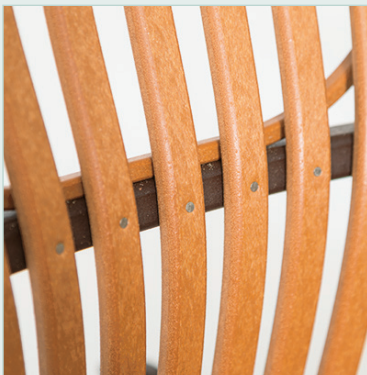

Curved parts are carefully crafted for uniformity.

We use all stainless steel hardware.

Classic rockers, lumbar rockers, and benches feature mortise and tenon construction.