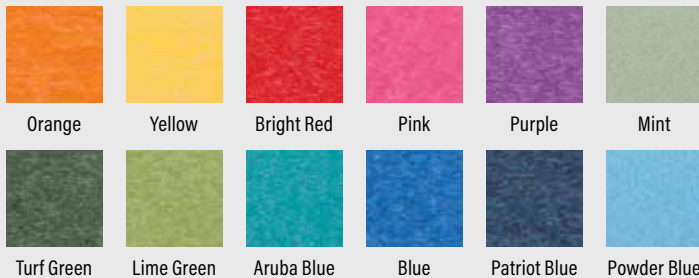

OPTIONAL CUPHOLDER

Available on most chairs.

AVAILABLE COLORS

Actual color may vary

WOODGRAIN POLY

A natural look without maintenance

Actual color may vary

Seashell