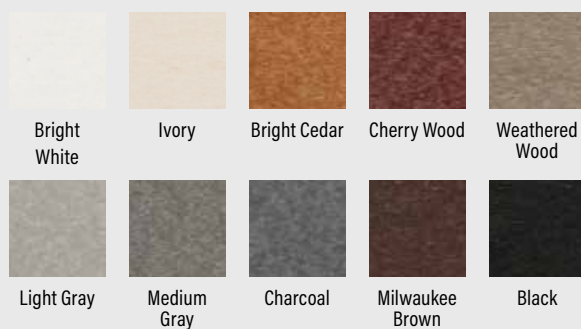

OPTIONAL CUPHOLDER

Available on most chairs.

AVAILABLE COLORS

Actual color may vary

WOODGRAIN POLY

A natural look without maintenance

Actual color may vary

Seashell